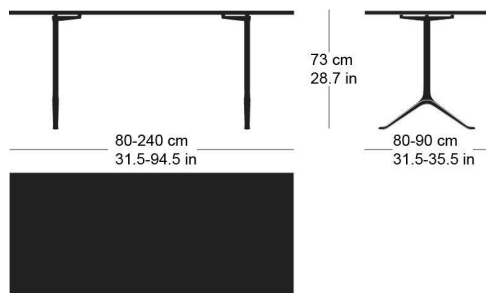

Technische Angaben / specifications / specifications

Masse / mesure / measure

Gleiter justierbar / patins
réglables / adjustable glides

ja / oui / yes