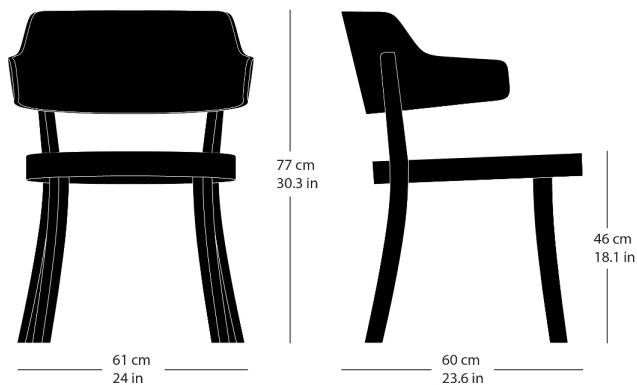

Frédéric Dedelley, 2019
Moulded plywood seat and back, rear legs and seat
frame solid bentwood
W61, D60, H77, SH46

Varianten / variantes / variants

seley
1-423

seley
1-425

seley
12-423

seley
17-423

seley
17-425

seley
16-423

seley
1-463

seley
1-465

Technische Angaben / specifications / specifications

Masse / mesure / measure

Gewicht / ponds / weight 6 kg 12.0 lb

seley 1-460

Holzarten / types de bois / types of wood