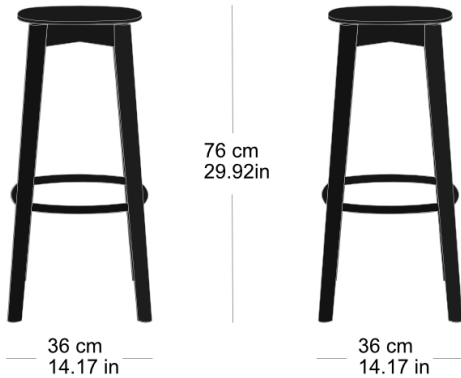

Stephan Hürlemann, 2023

Wooden frame with cross,
ring of solid bentwood,
moulded plywood seat
W36, T36, SH76

Varianten / variantes / variants

Imma
11-053Imma
11-040Imma
11-043Imma
11-033Imma
11-030Imma
4-050Imma
4-050aImma
4-053Imma
4-053a

Technische Angaben / specifications / specifications

Masse / mesure / measure

Gewicht / ponds / weight

3.8 kg 7.6 lb

imma barhocker 11-050

Holzarten / types de bois / types of wood

Belag / revêtement / surface