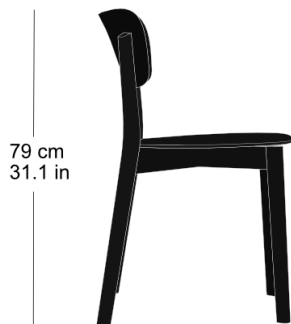

Stephan Hürlemann, 2023
Wooden frame with cross, upholstered seat,
rear legs solid bentwood,
3D moulded plywood seat and back
W48, D51, H79, SH47

Varianten / variantes / variants

Imma
4-050

Imma
4-050a

Imma
4-053a

Imma
11-050

Imma
11-040

Imma
11-043

Imma
11-033

Imma
11-030

Technische Angaben / specifications / specifications

Masse / mesure / measure

48 cm
18.89 in

79 cm
31.1 in

46 cm
18.11 in

51 cm
20.07 in

Gewicht / ponds / weight 4.0 kg 8.0 lb

Polsterung / rembourrage /
upholstery ja / oui / yes

imma 4-053

Holzarten / types de bois / types of wood

Buche natur BN 000 AM
Beech natural BN 000 AM
Hêtre naturel BN 000 AM