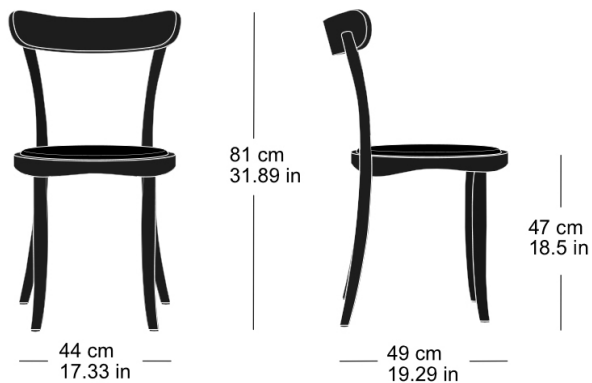

Herzog & de Meuron, 2024

Sitz Formsperrholz, Rücken, Hinterfüsse und Sitzzarge
massiv gebogen B44, T49, H81, SH47

Herzog & de Meuron, 2024

Assise en multiplis, dossier, pieds arrière et cadre du
siège en bois massif cintré L44, P49, H81, HAss47

Herzog & de Meuron, 2024

Moulded plywood seat, back, rear legs and seat frame
solid bentwood W44, D49, H81, SH47

Varianten / variantes / variants

Technische Angaben / specifications / specifications

Masse / mesure / measure