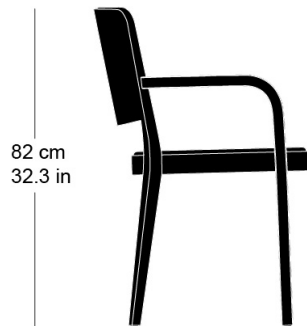

L51, P57, H82, HAss47, HAcc67.5

Max Ernst Haefeli, 1926

Upholstered seat, moulded plywood back, rear legs, seat  
frame and armrest solid bentwood

W51, D57, H82, SH47, ALH67.5

## Varianten / variantes / variants

haefeli  
1-790

haefeli  
1-790a

haefeli  
1-793

haefeli  
1-795

haefeli  
1-795a

## Masse / mesure / measure

51 cm  
20.1 in

82 cm  
32.3 in

47 cm  
18.1 in

49 cm  
19.3 in

Gewicht / ponds / weight 5.8 kg 11.6 lb

Polsterung / rembourrage /  
upholstery ja / oui / yes

**haefeli 1-793a**