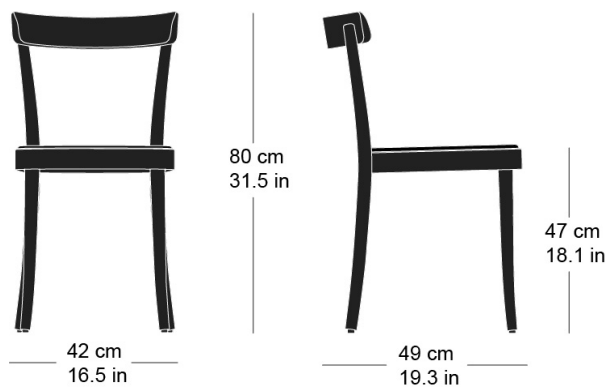

Technische Angaben / specifications / specifications

Masse / mesure / measure

Gewicht / poids / weight 4 kg 8.0 lb

Polsterung / rembourrage /
upholstery ja / oui / yes