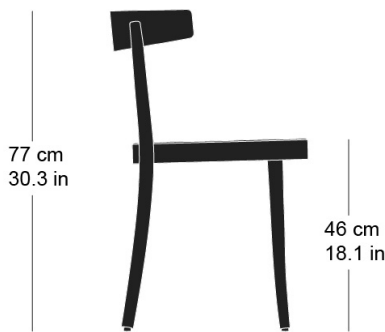

Werner Max Moser, 1934

Hand-woven cane seat, back, legs and seat frame solid bentwood
W49, D49, H77, SH46

Varianten / variantes / variants

select
1-370

select
1-373

Technische Angaben / specifications / specifications

Masse / mesure / measure

49 cm
19.3 in

77 cm
30.3 in

46 cm
18.1 in

Gewicht / ponds / weight

3.8 kg 7.6 lb

select 1-376

Holzarten / types de bois / types of wood