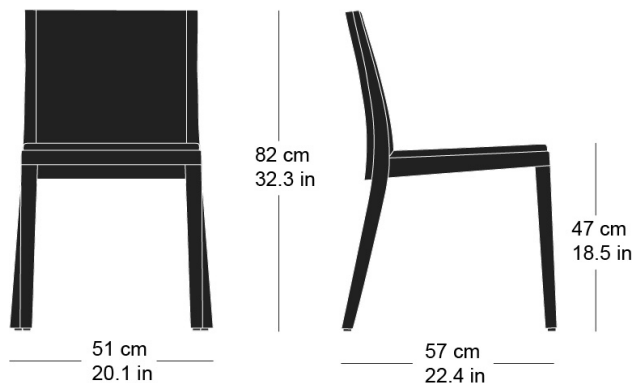

Hannes Wettstein, 2007

Upholstered chair, seat and back with comfort upholstery, rear of back 3D moulded plywood, rear legs and rear cross-brace solid bentwood, not stackable
W51, D57, H82, SH47

Varianten / variantes / variants

Epos
6-775a

Technische Angaben / specifications / specifications

Masse / mesure / measure

Gewicht / poids / weight 7.5 kg 15.0 lb

Polsterung / rembourrage / upholstery ja / oui / yes

epos 6-775

Holzarten / types de bois / types of wood