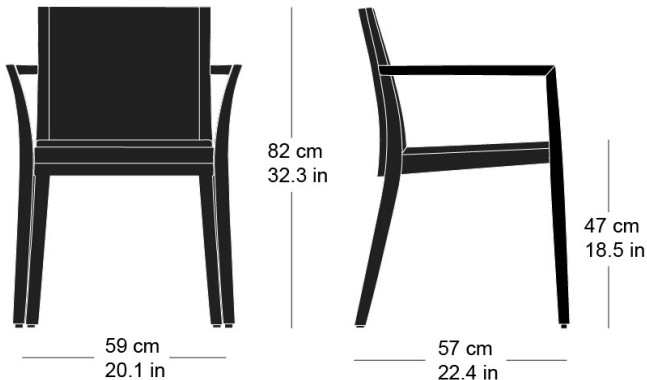

Hannes Wettstein, 2007

Upholstered chair, seat and back with comfort upholstery, rear of back 3D moulded plywood, legs and rear cross-brace solid bentwood, not stackable
W59, D57, H82, SH47, ALH67

Varianten / variantes / variants

Epos
6-775

Technische Angaben / specifications / specifications

Masse / mesure / measure

Gewicht / ponds / weight 8.1 kg 16.2 lb

Polsterung / rembourrage / upholstery ja / oui / yes

epos 6-775a

Holzarten / types de bois / types of wood