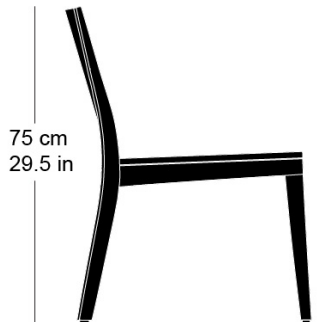

L51, P63, H75, HAss41

Hannes Wettstein, 2007

Chair, seat with comfort upholstery, moulded plywood back, rear legs and rear cross-brace solid bentwood, stackable

W51, D63, H75, SH41

Varianten / variantes / variants

lounge
6-693a

lounge
6-695

lounge
6-695a

lounge
6-675

lounge
6-675a

Technische Angaben / specifications / specifications

Masse / mesure / measure

51 cm
20.1 in

75 cm
29.5 in

41 cm
16.1 in

63 cm
24.8 in

Gewicht / poids / weight 5.7 kg 11.4 lb

Polsterung / rembourrage / upholstery ja / oui / yes

Stapelung / empilage / stacking 5 Stühle / chaises / chairs

lounge esprit 6-693