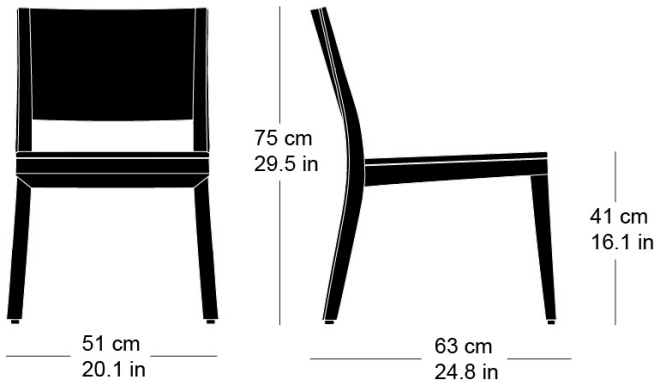

L51, P63, H75, HAss41

Hannes Wettstein, 2007

Chair, seat with comfort upholstery, moulded plywood
back, rear legs and rear cross-brace solid bentwood,
stackable

W51, D63, H75, SH41

Varianten / variantes / variants

lounge
6-693a

lounge
6-695

lounge
6-695a

lounge
6-675

lounge
6-675a

Technische Angaben / specifications / specifications**Masse / mesure / measure**

Gewicht / poids / weight 5.7 kg 11.4 lb

Polsterung / rembourrage /
upholstery ja / oui / yes