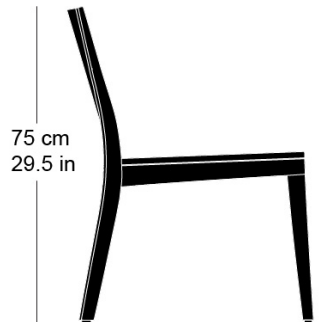

L51, P63, H75, HAss41

Hannes Wettstein, 2007

Chair, seat with comfort upholstery, moulded plywood back, rear legs and rear cross-brace solid bentwood, stackable

W51, D63, H75, SH41

Varianten / variantes / variants

Lounge
6-693a

Lounge
6-695

Lounge
6-695a

Lounge
6-675

Lounge
6-675a

Technische Angaben / specifications / specifications

Masse / mesure / measure

51 cm
20.1 in

75 cm
29.5 in

41 cm
16.1 in

63 cm
24.8 in

Gewicht / poids / weight 5.7 kg 11.4 lb

Polsterung / rembourrage / upholstery ja / oui / yes

Stapelung / empilage / stacking 5 Stühle / chaises / chairs

lounge esprit 6-693