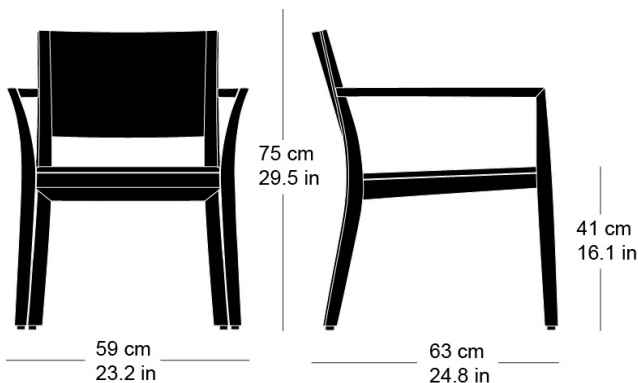

Chair, seat with comfort upholstery, moulded plywood
back, upholstered on the front, legs and rear cross-brace
solid bentwood, stackable
W59, D63, H75, SH41, ALH61

Varianten / variantes / variants

lounge
6-693

lounge
6-693a

lounge
6-695

lounge
6-675

lounge
6-675a

Technische Angaben / specifications / specifications

Masse / mesure / measure

Gewicht / poids / weight 7.2 kg 14.4 lb

Polsterung / rembourrage / upholstery ja / oui / yes