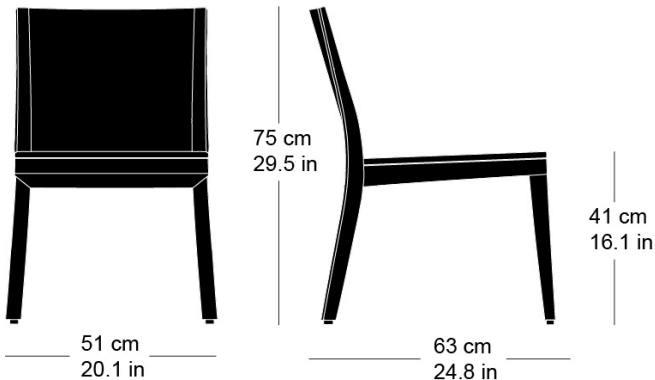

Hannes Wettstein, 2007

Chair, seat and back with comfort upholstery, 3D back of moulded plywood, rear legs and rear cross-brace solid bentwood, not stackable
W51, D63, H75, SH41

Varianten / variantes / variants

Lounge
6-693

Lounge
6-693a

Lounge
6-695

Lounge
6-695a

Lounge
6-675a

Technische Angaben / specifications / specifications

Masse / mesure / measure

Gewicht / poids / weight 8 kg 16.0 lb