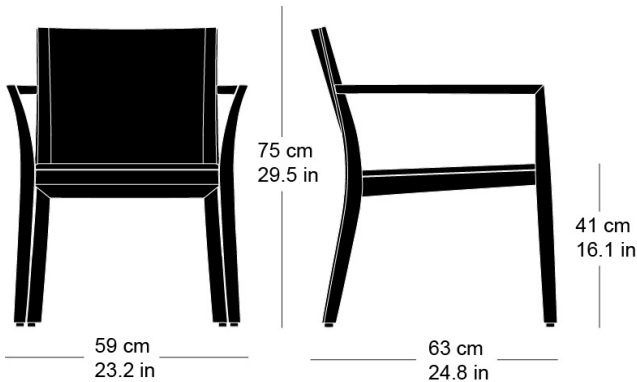

Hannes Wettstein, 2007

Armchair, seat and back with comfort upholstery, rear of back 3D moulded plywood, legs and rear cross-brace solid bentwood, not stackable
W59, D63, H75, SH41, ALH61

Varianten / variantes / variants

Lounge
6-693

Lounge
6-693a

Lounge
6-695

Lounge
6-695a

Lounge
6-675

Technische Angaben / specifications / specifications

Masse / mesure / measure

Gewicht / ponds / weight 8.8 kg 17.6 lb