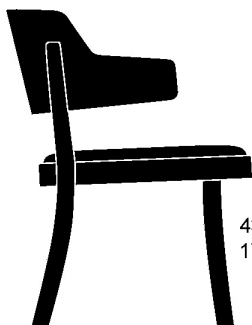

Frédéric Dedelley, 2019  
Upholstered seat, moulded plywood back, rear legs and  
seat frame solid bentwood  
W61, D60, H76, SH43.5

Varianten / variantes / variants

seley  
1-425

seley  
12-423

seley  
17-423

seley  
17-425

seley  
16-423

seley  
1-460

seley  
1-463

seley  
1-465

Technische Angaben / specifications / specifications

Masse / mesure / measure

61 cm  
24 in

76 cm  
30 in

60 cm  
23.6 in

43.5 cm  
17.1 in

Gewicht / ponds / weight

7.3 kg 14.6 lb