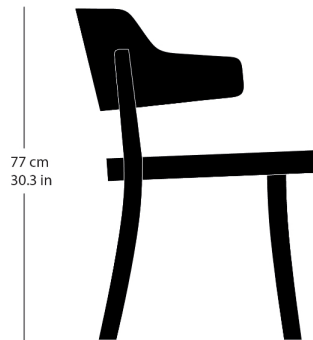

Frédéric Dedelley, 2019  
Moulded plywood seat and back, rear legs and seat  
frame solid bentwood  
W61, D60, H77, SH46

### Varianten / variantes / variants

Seley  
1-423

Seley  
1-425

Seley  
12-423

Seley  
17-423

Seley  
17-425

Seley  
16-423

Seley  
1-463

#### Masse / mesure / measure

61 cm  
24 in

60 cm  
23.6 in

77 cm  
30.3 in

46 cm  
18.1 in

Gewicht / ponds / weight

6 kg 12.0 lb