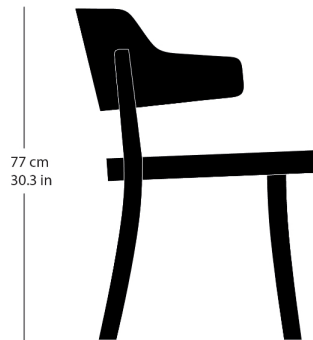

Frédéric Dedelley, 2019  
Moulded plywood seat and back, rear legs and seat  
frame solid bentwood  
W61, D60, H77, SH46

## Varianten / variantes / variants

Seley  
1-423

Seley  
1-425

Seley  
12-423

Seley  
17-423

Seley  
17-425

Seley  
16-423

Seley  
1-463

## Masse / mesure / measure

61 cm  
24 in

60 cm  
23.6 in

Gewicht / ponds / weight

6 kg 12.0 lb