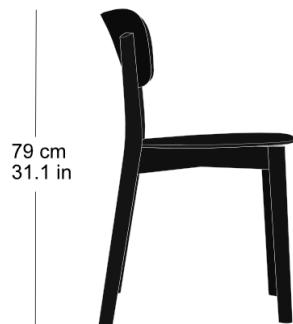

Stephan Hürlemann, 2023
Wooden frame with cross,
rear legs solid bentwood,
3D moulded plywood seat and back
W48, D51, H79, SH46

Varianten / variantes / variants

imma
4-050a

imma
4-053

imma
4-053a

imma
11-050

imma
11-053

imma
11-040

imma
11-043

imma
11-033

imma
11-030

Technische Angaben / specifications / specifications

Masse / mesure / measure

48 cm
18.89 in

79 cm
31.1 in

46 cm
18.11 in

51 cm
20.07 in

Gewicht / ponds / weight

4.0 kg 8.0 lb

imma 4-050

Holzarten / types de bois / types of wood

Belag / revêtement / surface