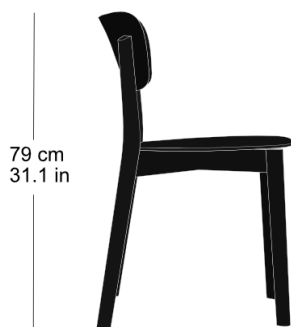

Stephan Hürlemann, 2023
Wooden frame with cross,
rear legs solid bentwood,
3D moulded plywood seat and back
W48, D51, H79, SH46

Varianten / variantes / variants

Imma
4-050a

Imma
4-053

Imma
4-053a

Imma
11-050

Imma
11-040

Imma
11-043

Imma
11-033

Imma
11-030

Technische Angaben / specifications / specifications

Masse / mesure / measure

48 cm
18.89 in

79 cm
31.1 in

46 cm
18.11 in

51 cm
20.07 in

Gewicht / ponds / weight

4.0 kg 8.0 lb

imma 4-050

Holzarten / types de bois / types of wood

Belag / revêtement / surface

Beech natural BN 000 AM
Buche natur BN 000 AM
Hêtre naturel BN 000 AM