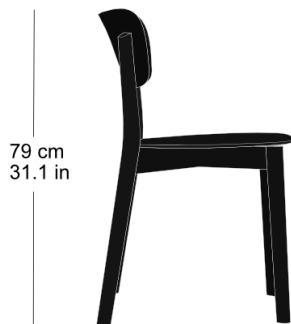

Stephan Hürlemann, 2023
Wooden frame with cross, upholstered seat,
rear legs solid bentwood,
3D moulded plywood seat and back
W48, D51, H79, SH47

Varianten / variantes / variants

imma
4-050

imma
4-050a

imma
4-053a

48 cm
18.89 in

79 cm
31.1 in

46 cm
18.11 in

51 cm
20.07 in

Gewicht / poids / weight 4.0 kg 8.0 lb

Polsterung / rembourrage /
upholstery ja / oui / yes

imma 4-053

Holzarten / types de bois / types of wood