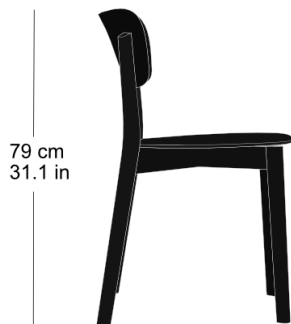

Stephan Hürlemann, 2023
Wooden frame with cross, upholstered seat,
rear legs solid bentwood,
3D moulded plywood seat and back
W48, D51, H79, SH47

Varianten / variantes / variants

Imma
4-050

Imma
4-050a

Imma
4-053a

Imma
11-050

Imma
11-040

Imma
11-043

Imma
11-033

Imma
11-030

Technische Angaben / specifications / specifications

Masse / mesure / measure

48 cm
18.89 in

79 cm
31.1 in

46 cm
18.11 in

51 cm
20.07 in

Gewicht / poids / weight 4.0 kg 8.0 lb

Polsterung / rembourrage /
upholstery ja / oui / yes

imma 4-053

Holzarten / types de bois / types of wood

Beech natural BN 000 AM
Buche natur BN 000 AM
Hêtre naturel BN 000 AM