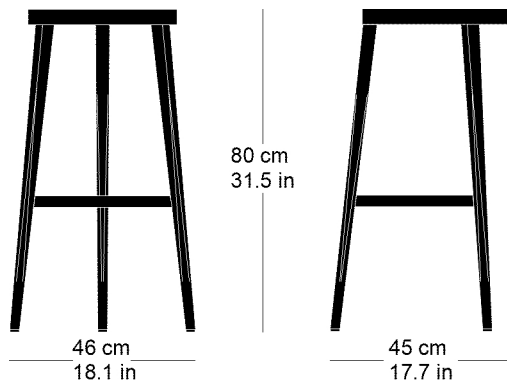

Bernhard Aebi, 2025

Seat moulded plywood, legs solid wood, seat frame bent solid wood, cast iron footrest painted anthracite W46, D45, H80

Varianten / variantes / variants

Abbey  
1-920

Abbey  
1-920a

Technische Angaben / specifications / specifications

Masse / mesure / measure

Gewicht / ponds / weight

4.5 kg 9.0 lb

**Abbey 11-920**