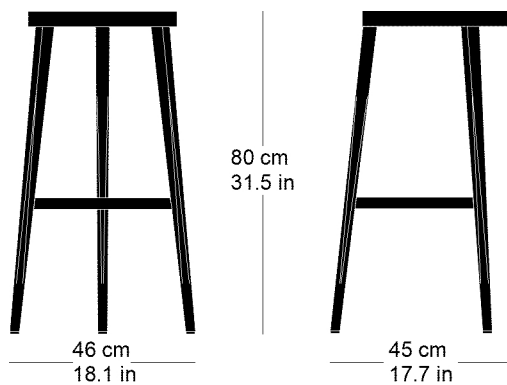

Bernhard Aebi, 2025

Seat moulded plywood, legs solid wood, seat frame bent solid wood, cast iron footrest painted anthracite W46, D45, H80

Varianten / variantes / variants

Abbey
1-920

Abbey
1-920a

Technische Angaben / specifications / specifications

Masse / mesure / measure

Abbey 11-920

Holzarten / types de bois / types of wood

Beech natural BN 000 AM
Buche natur BN 000 AM
Hêtre naturel BN 000 AM

Beech black BB 203 SG
Buche schwarz BB 203 SG
Hêtre noir BB 203 SG