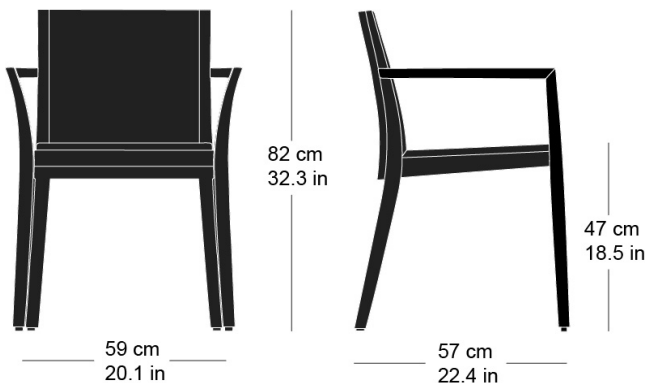

Hannes Wettstein, 2007

Upholstered chair, seat and back with comfort upholstery, rear of back 3D moulded plywood, legs and rear cross-brace solid bentwood, not stackable
W59, D57, H82, SH47, ALH67

Varianten / variantes / variants

epos
6-775

Technische Angaben / specifications / specifications

Masse / mesure / measure

Gewicht / ponds / weight 8.1 kg 16.2 lb

Polsterung / rembourrage / upholstery ja / oui / yes

epos 6-775a

Holzarten / types de bois / types of wood