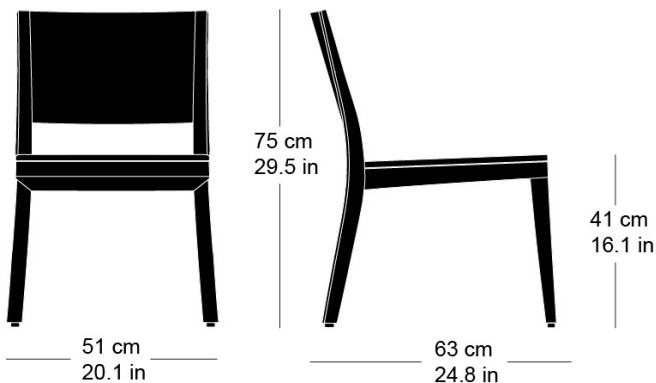

L51, P63, H75, HAss41

Hannes Wettstein, 2007

Chair, seat with comfort upholstery, moulded plywood back, rear legs and rear cross-brace solid bentwood, stackable

W51, D63, H75, SH41

Varianten / variantes / variants

lounge
6-693a

lounge
6-695

lounge
6-695a

lounge
6-675

lounge
6-675a

Technische Angaben / specifications / specifications

Masse / mesure / measure

Gewicht / poids / weight 5.7 kg 11.4 lb