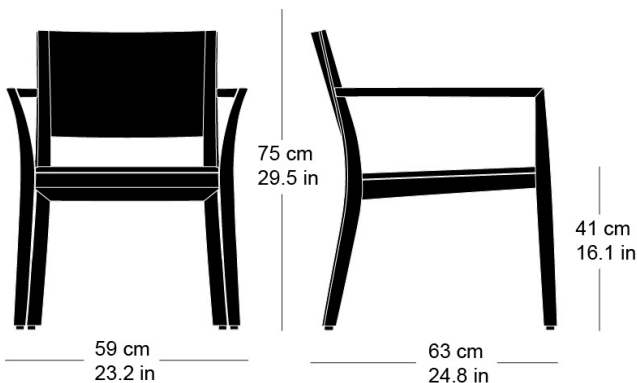

L59, P63, H75, HAss41, HAcc61

Hannes Wettstein, 2007

Chair, seat with comfort upholstery, moulded plywood
back, legs and rear cross-brace solid bentwood,
stackable

W59, D63, H75, SH41, ALH61

Varianten / variantes / variants

Lounge
6-693

Lounge
6-695

Lounge
6-695a

Lounge
6-675

Lounge
6-675a

Technische Angaben / specifications / specifications

Masse / mesure / measure

Gewicht / ponds / weight 6.5 kg 13.0 lb