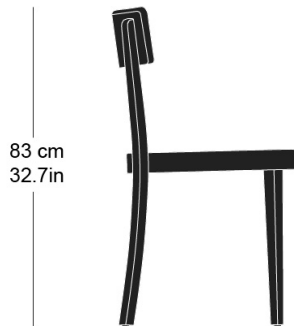

L44, P51, H83, HAss46

Conception d'usine, 1918

Moulded plywood seat, back, rear legs and seat frame  
solid bentwood

W44, D51, H83, SH46

## Varianten / variantes / variants

Classic  
1-383

Classic  
1-380k

Classic  
11-380

Classic  
11-383

## Masse / mesure / measure

44 cm  
17.3 in

83 cm  
32.7 in

46 cm  
18.5 in

Gewicht / ponds / weight

4.3 kg 8.6 lb