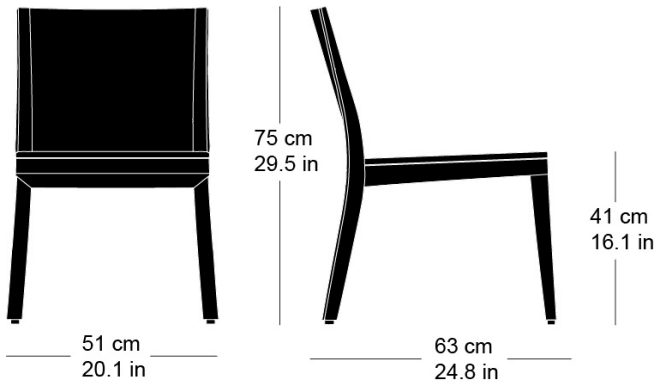

Technische Angaben / specifications / specifications

Masse / mesure / measure

Gewicht / poids / weight 8 kg 16.0 lb

Polsterung / rembourrage / upholstery ja / oui / yes