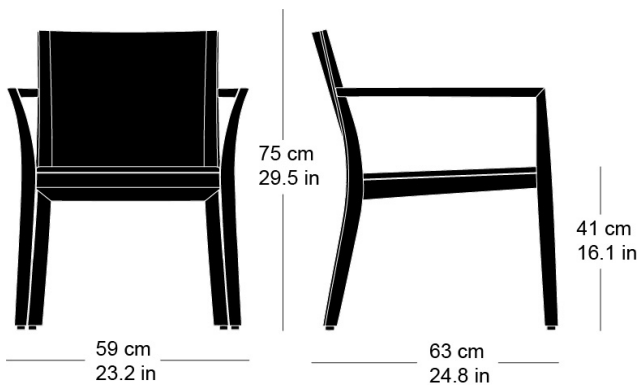

Hannes Wettstein, 2007

Armchair, seat and back with comfort upholstery, rear of back 3D moulded plywood, legs and rear cross-brace solid bentwood, not stackable
W59, D63, H75, SH41, ALH61

Varianten / variantes / variants

Lounge
6-693

Lounge
6-693a

Lounge
6-695

Lounge
6-695a

Lounge
6-675

Technische Angaben / specifications / specifications

Masse / mesure / measure

Gewicht / ponds / weight 8.8 kg 17.6 lb