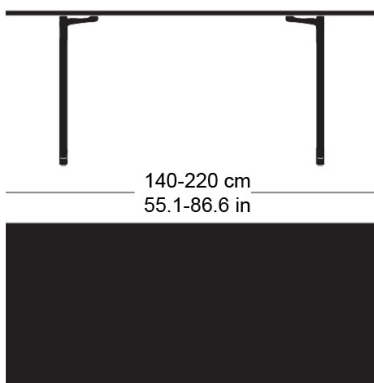

Hauteur de table: 73cm

Conception d'usine, 1932

Table top and edges made to measure in solid wood, cast iron legs with anthracite painted finish, adjustable floor sliders, table top with dovetail battens, 30mm thick, leg width: 63cm
Table height: 73cm

Varianten / variantes / variants

delta
t-1690r

delta
t-1690q

Technische Angaben / specifications / specifications

Masse / mesure / measure

73 cm
28.7 in

140-220 cm
55.1-86.6 in

80-90 cm
31.5-35.5 in