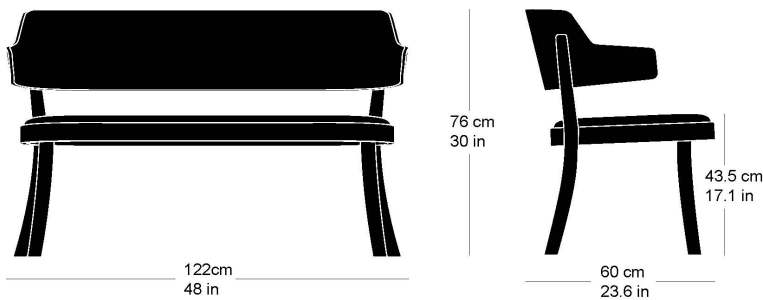

frédéric dedelley, 2019  
Bench, upholstered seat, moulded plywood back, rear  
legs and seat frame solid bentwood  
W122, D60, H76, SH43.5

Varianten / variantes / variants

seley  
1-423

seley  
1-425

seley  
12-423

seley  
17-425

seley  
16-423

seley  
1-460

seley  
1-463

seley  
1-465

Technische Angaben / specifications / specifications

Masse / mesure / measure

Gewicht / ponds / weight 11.2 kg 22.4 lb