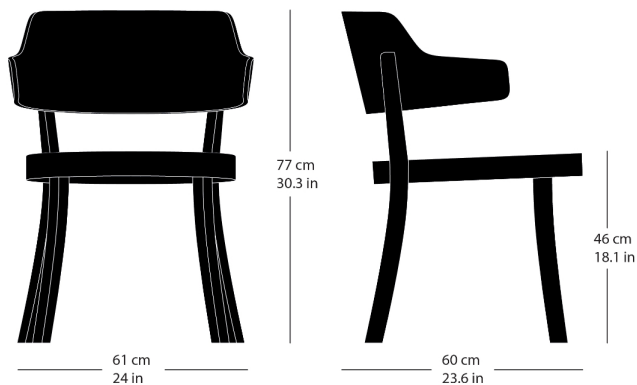

Frédéric Dedelley, 2019
Moulded plywood seat and back, rear legs and seat
frame solid bentwood
W61, D60, H77, SH46

Varianten / variantes / variants

Seley
1-423

Seley
1-425

Seley
12-423

Seley
17-423

Seley
17-425

Seley
16-423

Seley
1-463

Seley
1-465

Technische Angaben / specifications / specifications

Masse / mesure / measure

Gewicht / ponds / weight 6 kg 12.0 lb

seley 1-460

Holzarten / types de bois / types of wood