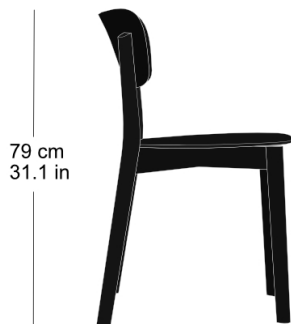

Stephan Hürlemann, 2023
Wooden frame with cross,
rear legs solid bentwood,
3D moulded plywood seat and back
W48, D51, H79, SH46

Varianten / variantes / variants

Imma
4-050a

Imma
4-053

Imma
4-053a

Imma
11-050

Imma
11-040

Imma
11-053

Imma
11-043

Imma
11-033

Imma
11-030

Technische Angaben / specifications / specifications

Masse / mesure / measure

48 cm
18.89 in

79 cm
31.1 in

46 cm
18.11 in

51 cm
20.07 in

Gewicht / ponds / weight

4.0 kg 8.0 lb

imma 4-050

Holzarten / types de bois / types of wood

Hêtre naturel BN 000 AM
Buche natur BN 000 AM
Beech natural BN 000 AM