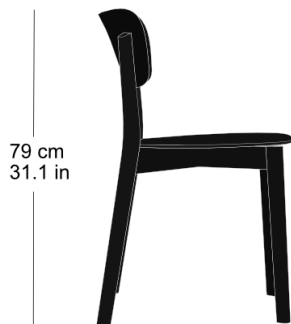

Stephan Hürlemann, 2023
Wooden frame with cross, upholstered seat,
rear legs solid bentwood,
3D moulded plywood seat and back
W48, D51, H79, SH47

Varianten / variantes / variants

Imma
4-050

Imma
4-050a

Imma
4-053a

Imma
11-050

Imma
11-040

Imma
11-043

Imma
11-033

Imma
11-030

Technische Angaben / specifications / specifications

Masse / mesure / measure

48 cm
18.89 in

79 cm
31.1 in

46 cm
18.11 in

51 cm
20.07 in

Gewicht / poids / weight 4.0 kg 8.0 lb

Polsterung / rembourrage /
upholstery ja / oui / yes

imma 4-053

Holzarten / types de bois / types of wood

Belag / revêtement / surface