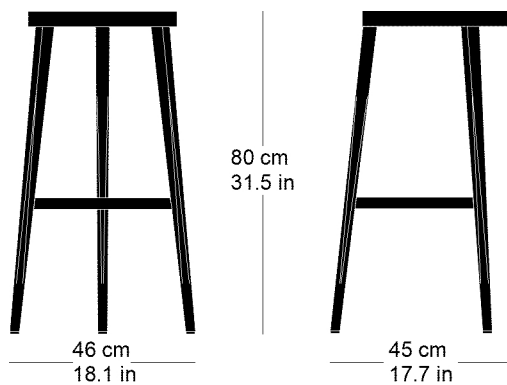

Bernhard Aebi, 2025

Seat moulded plywood, legs solid wood, seat frame bent solid wood, cast iron footrest painted anthracite W46, D45, H80

Varianten / variantes / variants

Abbey
1-920

Abbey
1-920a

Technische Angaben / specifications / specifications

Masse / mesure / measure

Abbey 11-920

Holzarten / types de bois / types of wood

Hêtre naturel BN 000 AM
Buche natur BN 000 AM
Beech natural BN 000 AM

Hêtre noir BB 203 SG
Buche schwarz BB 203 SG
Beech black BB 203 SG