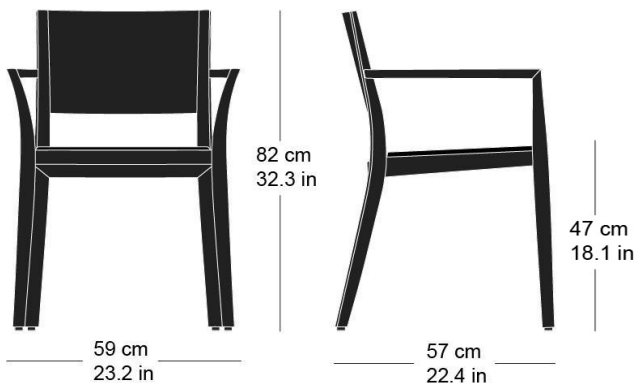

Technische Angaben / specifications / specifications

Masse / mesure / measure

Gewicht / poids / weight	6.3 kg 12.6 lb
Polsterung / rembourrage / upholstery	ja / oui / yes
Reihenverbindung / accouplement / mating system	ja / oui / yes
Stapelung / empilage / stacking	4 Stühle / chaises / chairs