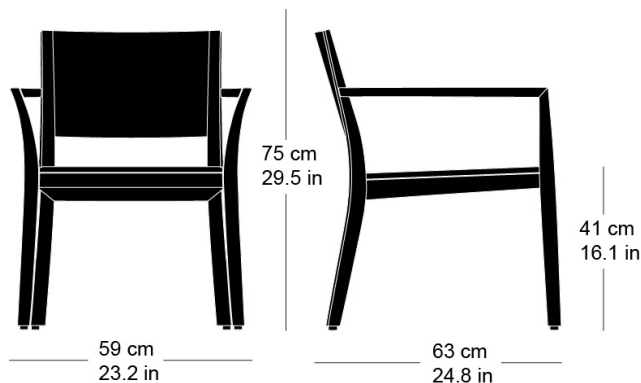

Chair, seat with comfort upholstery, moulded plywood
back, upholstered on the front, legs and rear cross-brace
solid bentwood, stackable
W59, D63, H75, SH41, ALH61

Varianten / variantes / variants

Lounge
6-693

Lounge
6-693a

Lounge
6-695

Lounge
6-675

Lounge
6-675a

Technische Angaben / specifications / specifications

Masse / mesure / measure

Gewicht / poids / weight 7.2 kg 14.4 lb

Polsterung / rembourrage /
upholstery ja / oui / yes